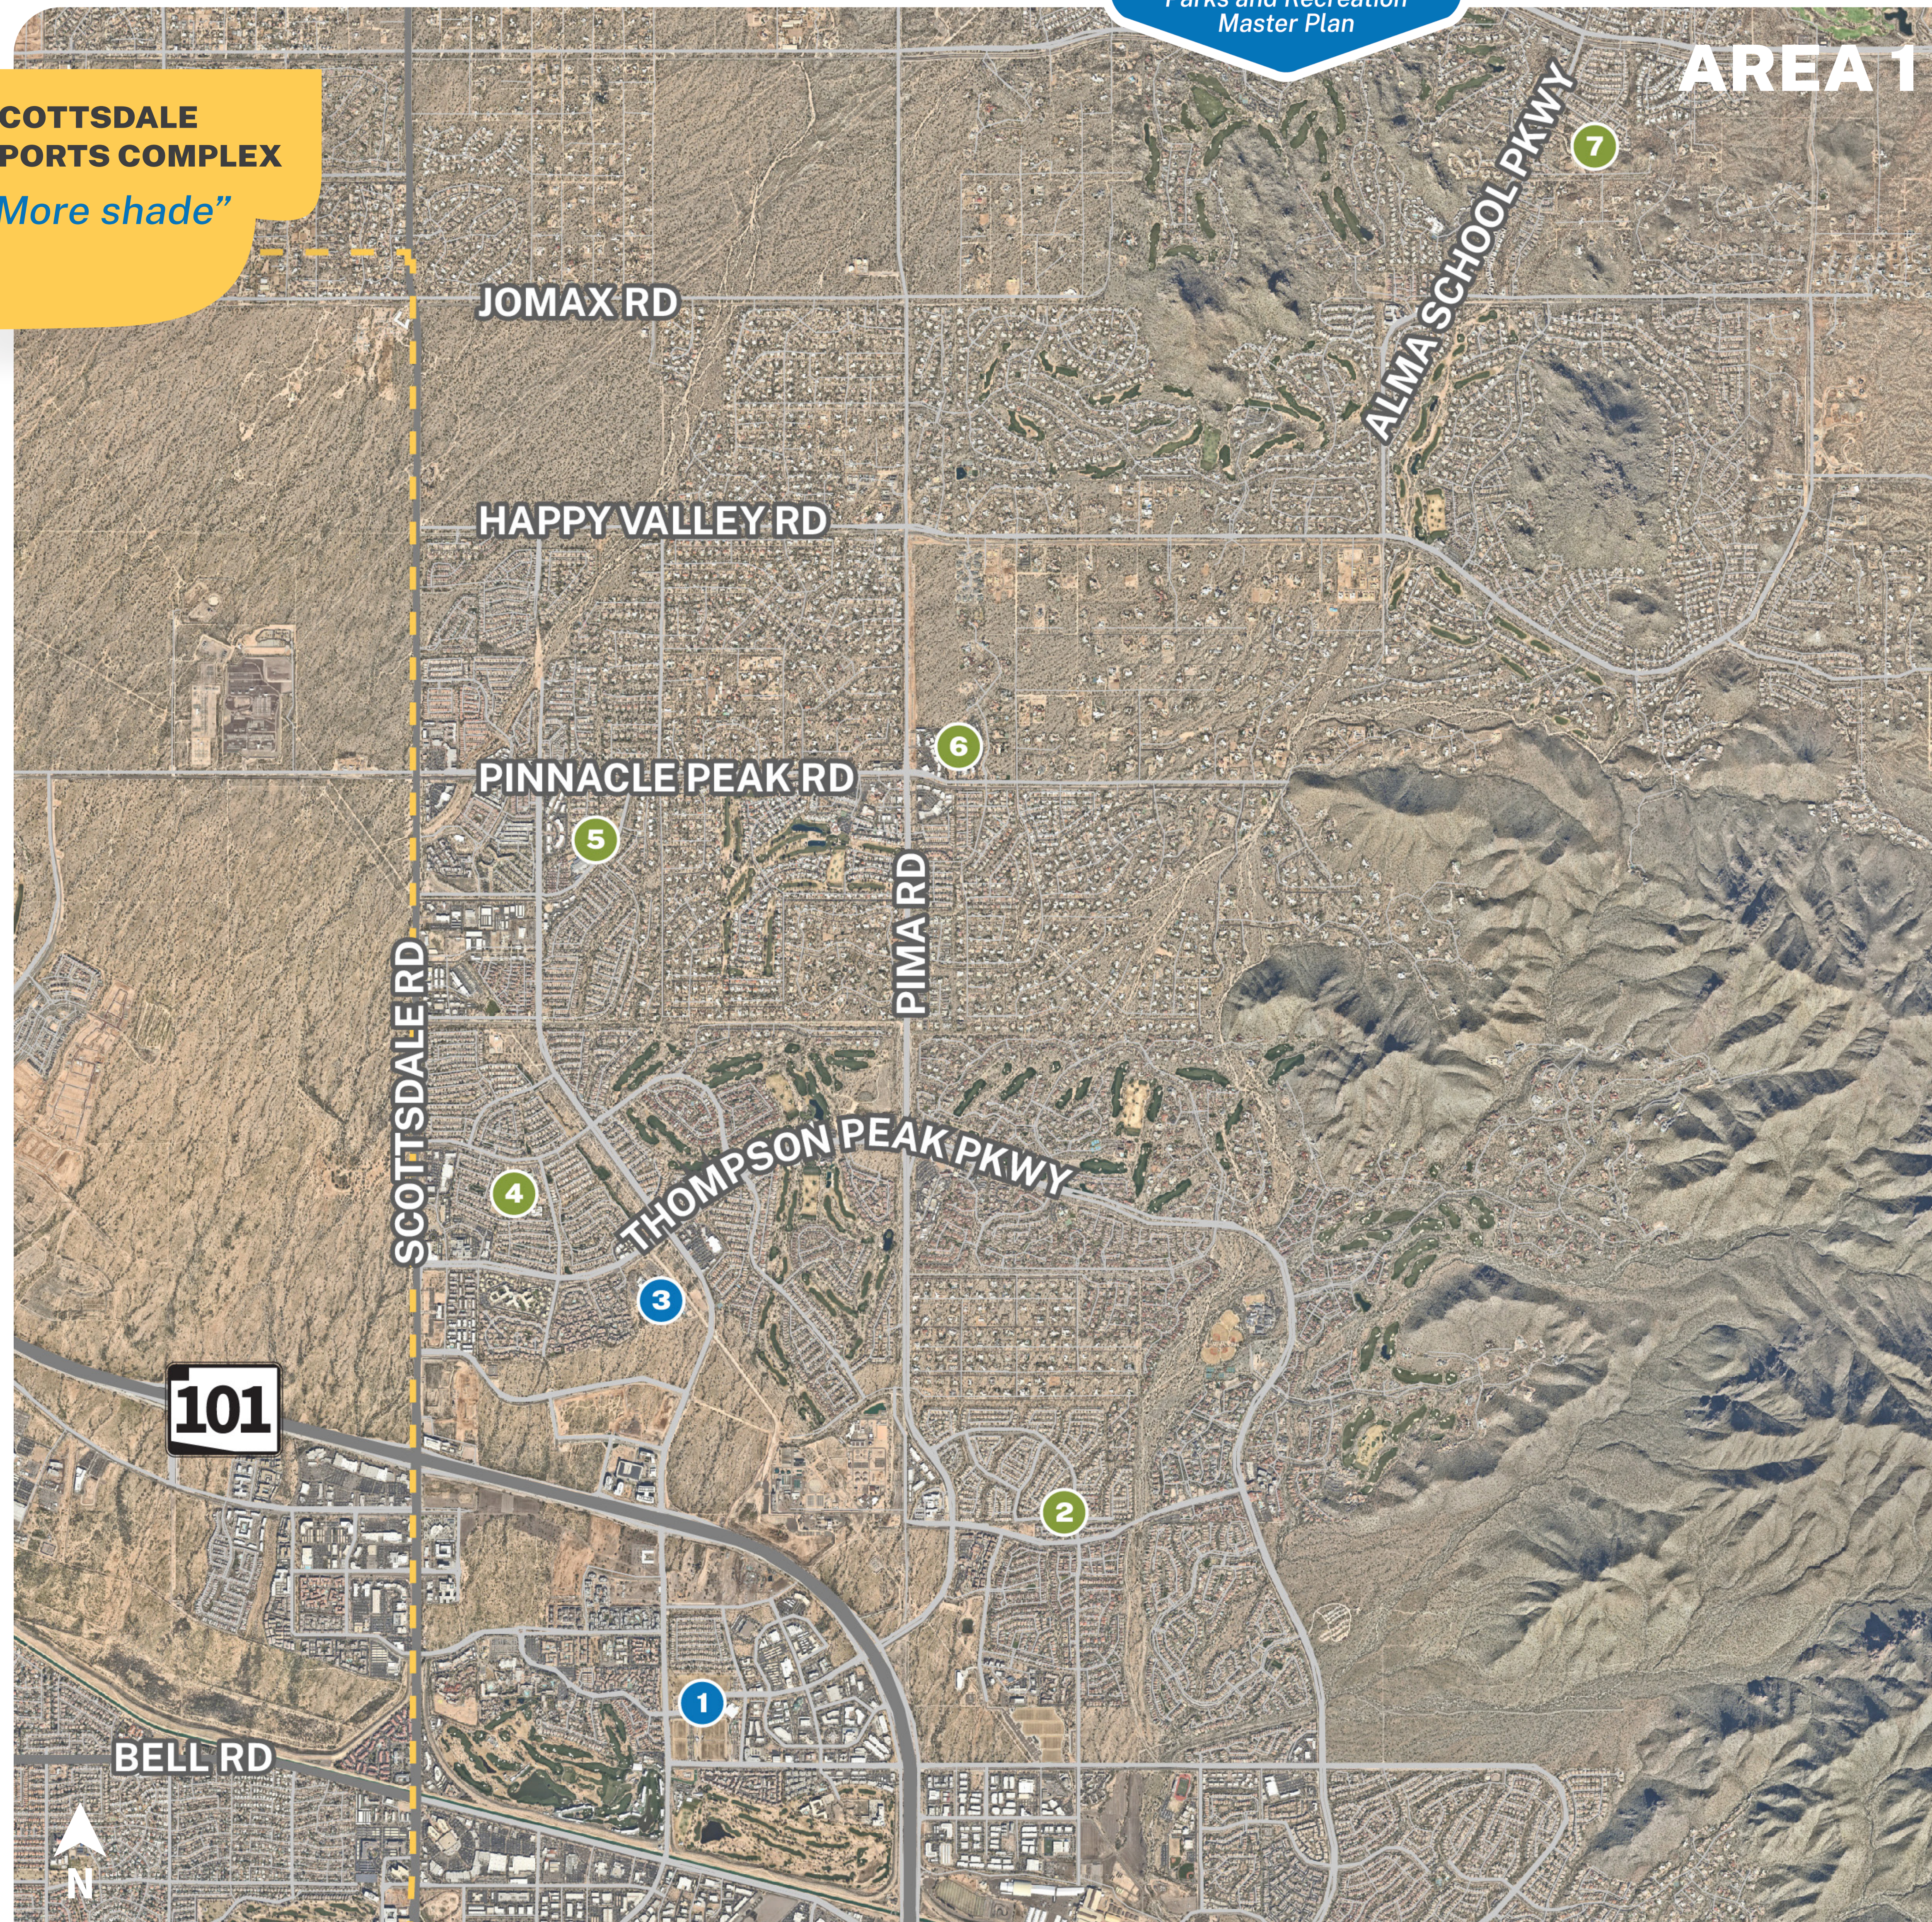

Summary **SCOTTSDALE**  
**PRMP WORKSHOP 2**

**SCOTTSDALE**  
**SPORTS COMPLEX**  
*"More shade"*

- 1** Scottsdale Sports Complex
- 2** Ironwood Park
- 3** Thompson Peak Park
- 4** Grayhawk Park
- 5** Sonoran Hills Park
- 6** Florence Ely Nelson Desert Park
- 7** George 'Doc' Cavalliere Park

--- Scottsdale City Limits

Summary **SCOTTSDALE**  
**PRMP WORKSHOP 2**

--- Scottsdale City Limits

Summary **SCOTTSDALE**  
**PRMP WORKSHOP 2**

**AGUA LINDA PARK**  
"Walking, meditation"  
"Mental wellness"

--- Scottsdale City Limits

**THOMAS ROAD BIKE STOP**  
*"Have an air pump for bikes"*

**2 Vista Del Camino Park**

**3 Eldorado Park**

--- Scottsdale City Limits

**12 Indian School Park**

**14 Camelback Park**

**15 Chaparral Park**