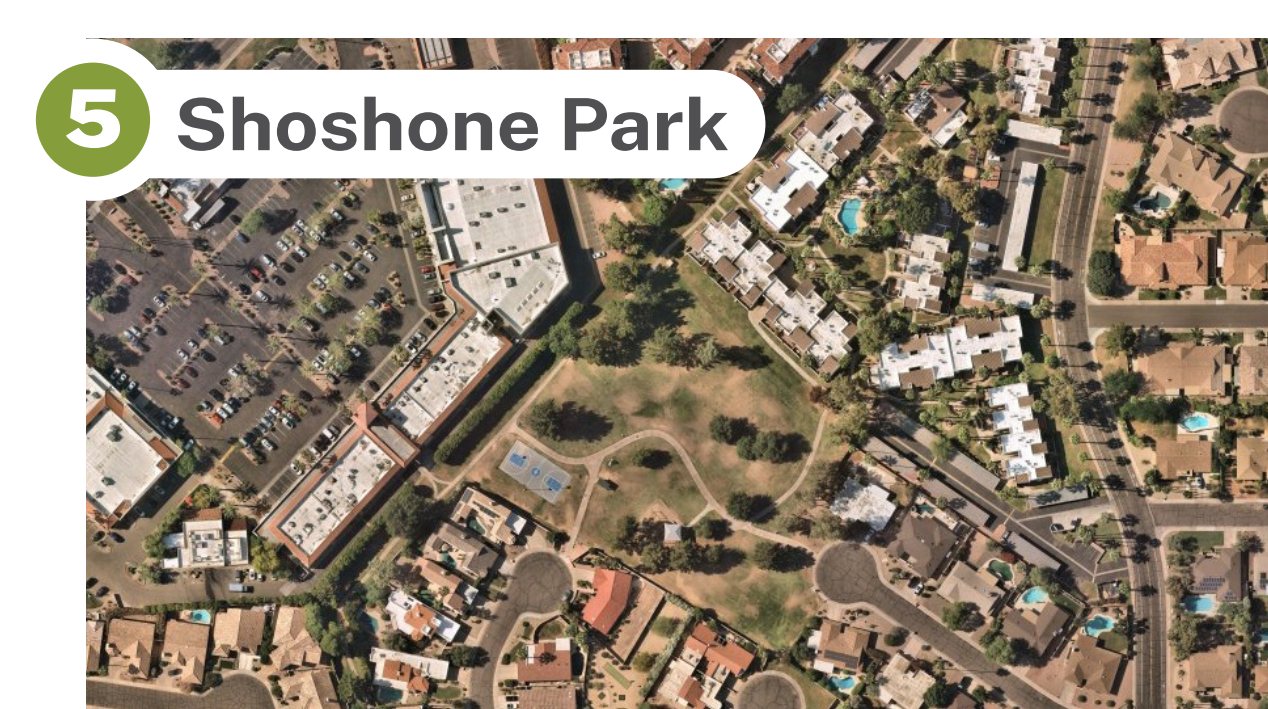

Summary **SCOTTSDALE**  
**PRMP WORKSHOP 2**

**SCOTTSDALE**  
**SPORTS COMPLEX**  
*"More shade"*

- 1** Scottsdale Sports Complex
- 2** Ironwood Park
- 3** Thompson Peak Park
- 4** Grayhawk Park
- 5** Sonoran Hills Park
- 6** Florence Ely Nelson Desert Park
- 7** George 'Doc' Cavalliere Park

--- Scottsdale City Limits

Summary **SCOTTSDALE**  
**PRMP WORKSHOP 2**

--- Scottsdale City Limits

Summary **SCOTTSDALE**  
**PRMP WORKSHOP 2**

**AGUA LINDA PARK**  
"Walking, meditation"  
"Mental wellness"

--- Scottsdale City Limits

# Summary SCOTTSDALE PRMP WORKSHOP 2

**VISTA DEL CAMINO PARK**  
*"Disc Golf Course could use some loving"*

**ELDORADO PARK**  
*"Develop rules for bikers using the walkway paths"*  
*"Develop only bike Path or only walking path"*  
*"Bike Park/ Pumptrack"*